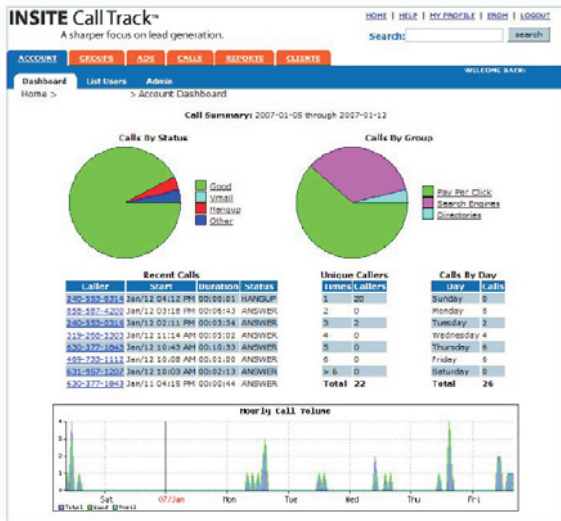

Insite Call Track™ shows you which marketing programs are generating the most calls.

Here's how it works

A prospect finds your company via Google, Yahoo, online directories or any other source you specify

When they visit your Web site, they see a different phone number based on the source that brought them to your site

Organic Google visit

[Industrial Ovens - Wisconsin Oven](#)
 Manufactures extensive range of industrial batch and conveyor ovens, incinerators, and heaters. Includes product information, applications, processes and ...
[www.wisoven.com/ - 31k - Cached - Similar pages](#)

Special tracking number automatically shown

866.742.4422

INSITE Call Track™

A sharper focus on lead generation.

Insite Call Track™ Summary Report provides a snapshot of your latest calls, call sources, hourly call volume, and more.

Insite Call Track™ Call Report provides a detailed record of incoming calls with caller ID, call source, time, and duration.

Create a variety of custom reports to measure your call activity and sources over time. Learn which marketing investments are paying off.