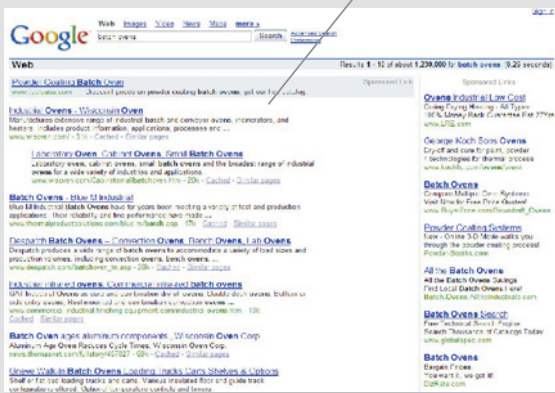

INSITE Call Track™

A sharper focus on lead generation.

Which of your marketing investments is making the phone ring? Find out with Insite Call Track™

If you invest in marketing, it's critical to track the return you receive from your investments. It's important to know not only the sources of your Web site visits and online leads, but also the sources of your phone inquiries. With Insite Call Track™, you'll learn how many incoming calls you receive from your marketing campaigns.

- **Take the guesswork out of evaluating your marketing investments**
- Track incoming calls per marketing source
- See the incoming phone number, time and date, and call duration
- Reverse lookup provides company names for incoming calls
- Keep online digital recordings of incoming calls (optional)
- Real-time online reporting

Here's how it works

A prospect finds your company via Google, Yahoo, online directories or any other source you specify

When they visit your Web site, they see a different phone number based on the source that brought them to your site

Organic Google visit

[Industrial Ovens - Wisconsin Oven](#)
Manufactures extensive range of industrial batch and conveyor ovens, incinerators, and heaters. Includes product information, applications, processes and ...
[www.wisoven.com/ - 31k - Cached - Similar pages](#)

Special tracking number automatically shown

866.742.4422