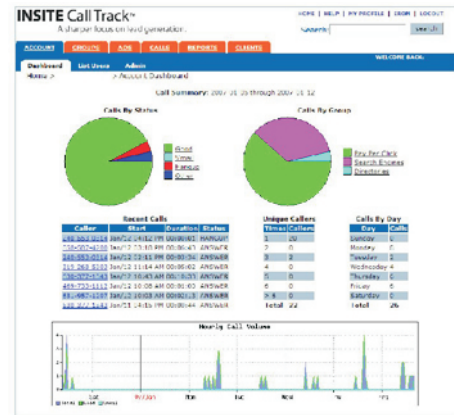

INSITE Call Track™

A sharper focus on lead generation.

Which of your marketing investments is making the phone ring? Find out with Insite Call Track™

If you invest in marketing, it's critical to track the return you receive from your investments. It's important to know not only the sources of your Web site visits and online leads, but also the sources of your phone inquiries. With Insite Call Track™, you'll learn how many incoming calls you receive from your marketing campaigns.

- **Take the guesswork out of evaluating your marketing investments**
- Track incoming calls per marketing source
- See the incoming phone number, time and date, and call duration
- Reverse lookup provides company names for incoming calls
- Keep online digital recordings of incoming calls (optional)
- Real-time online reporting

Insite Call Track™ shows you which marketing programs are generating the most calls.

Here's how it works

A prospect finds your company via Google, Yahoo, online directories or any other source you specify

Special tracking number automatically shown

866.742.4422

INSITE Call Track™

A sharper focus on lead generation.

Insite Call Track™ Summary Report provides a snapshot of your latest calls, call sources, hourly call volume, and more.