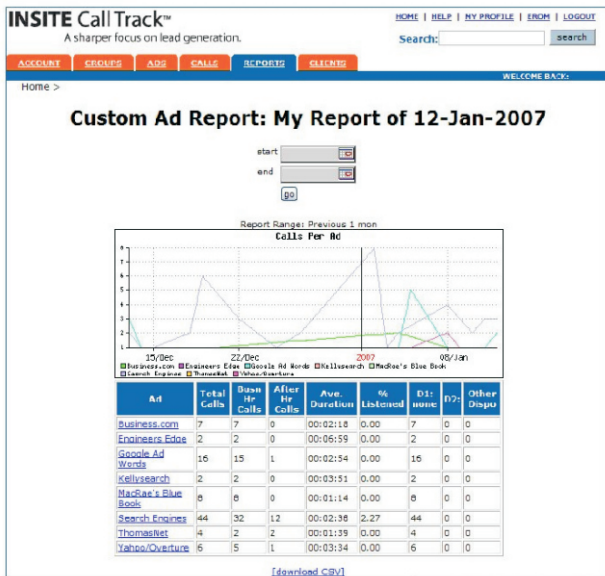

Insite Call Track™ shows you which marketing programs are generating the most calls.

Here's how it works

A prospect finds your company via Google, Yahoo, online directories or any other source you specify

Special tracking number automatically shown

866.742.4422

INSITE Call Track™

A sharper focus on lead generation.

Insite Call Track™ Summary Report provides a snapshot of your latest calls, call sources, hourly call volume, and more.

Insite Call Track™ Call Report provides a detailed record of incoming calls with caller ID, call source, time, and duration.

Create a variety of custom reports to measure your call activity and sources over time. Learn which marketing investments are paying off.